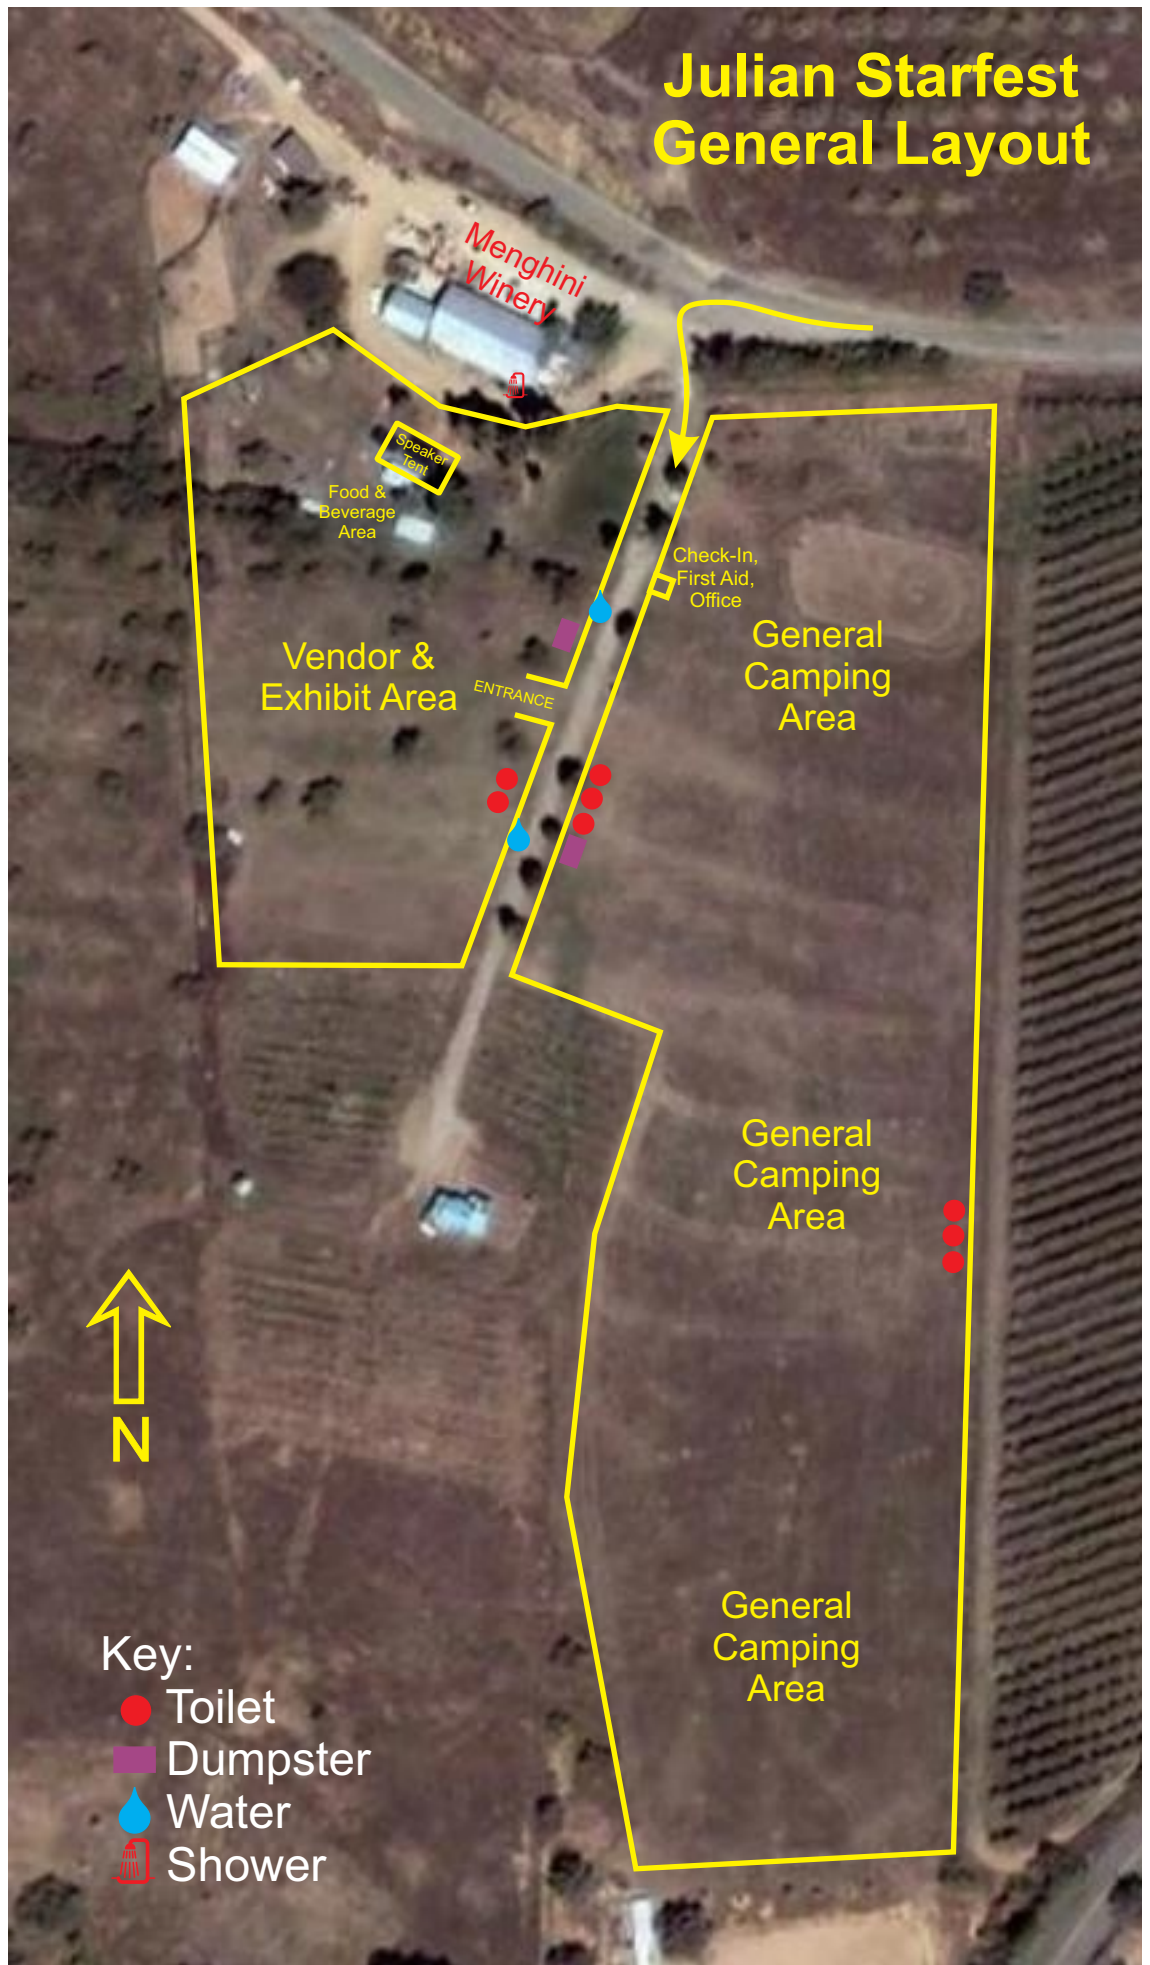

# Julian Starfest General Layout

Key:

- Toilet
- Dumpster
- 💧 Water
- 🚿 Shower

Key:

- Toilet
- Dumpster
- 💧 Water
- 🚿 Shower